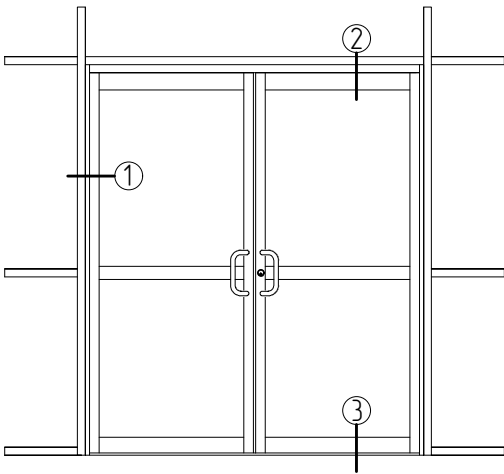

⑤

NOT TO SCALE

DOOR FRAME SECTIONS (1" GLASS). SF 450

OFFSET HUNG DOORS

NOT TO SCALE

DOOR FRAME SECTIONS (1" GLASS). SF 450

OFFSET HUNG DOORS

DOOR FRAME SECTIONS (1" GLASS). SF 450

CENTER HUNG DOORS

DOOR FRAME SECTIONS (1" GLASS). SF 450

CENTER HUNG DOORS

DOOR FRAME SECTIONS (1" IGU). STOREFRONT SF450. INSTALLATION TO CURTAIN WALL

OFFSET HUNG DOORS

DOOR FRAME SECTIONS (1" IGU). STOREFRONT SF450. INSTALLATION TO CURTAIN WALL