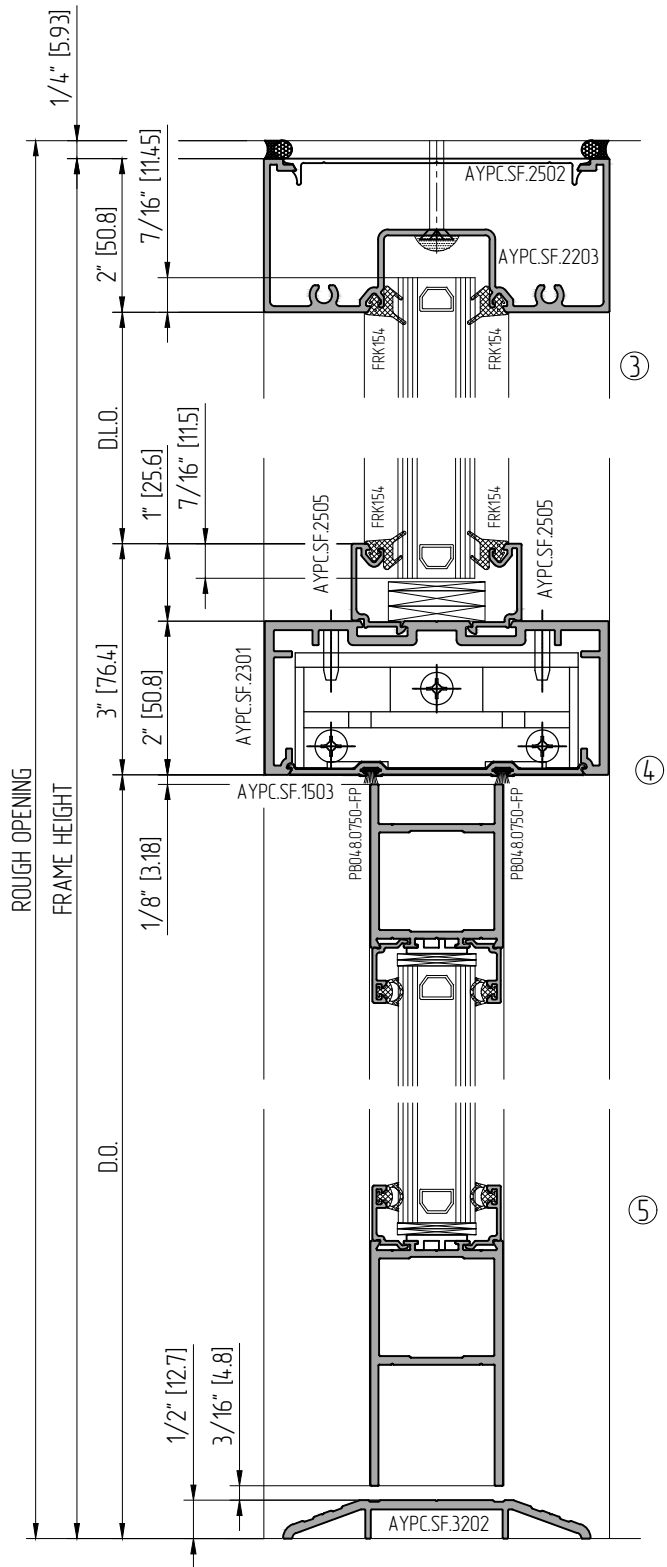

①

②

③

④

Key elevation

NOT TO SCALE

NOT TO SCALE

DOOR FRAME SECTIONS (1" IGU). STOREFRONT SF450

OFFSET HUNG DOORS

NOT TO SCALE

DOOR FRAME SECTIONS (1" IGU). STOREFRONT SF450

OFFSET HUNG DOORS

DOOR FRAME SECTIONS (1" IGU). STOREFRONT SF450

CENTER HUNG DOORS

DOOR FRAME SECTIONS (1" IGU). STOREFRONT SF450