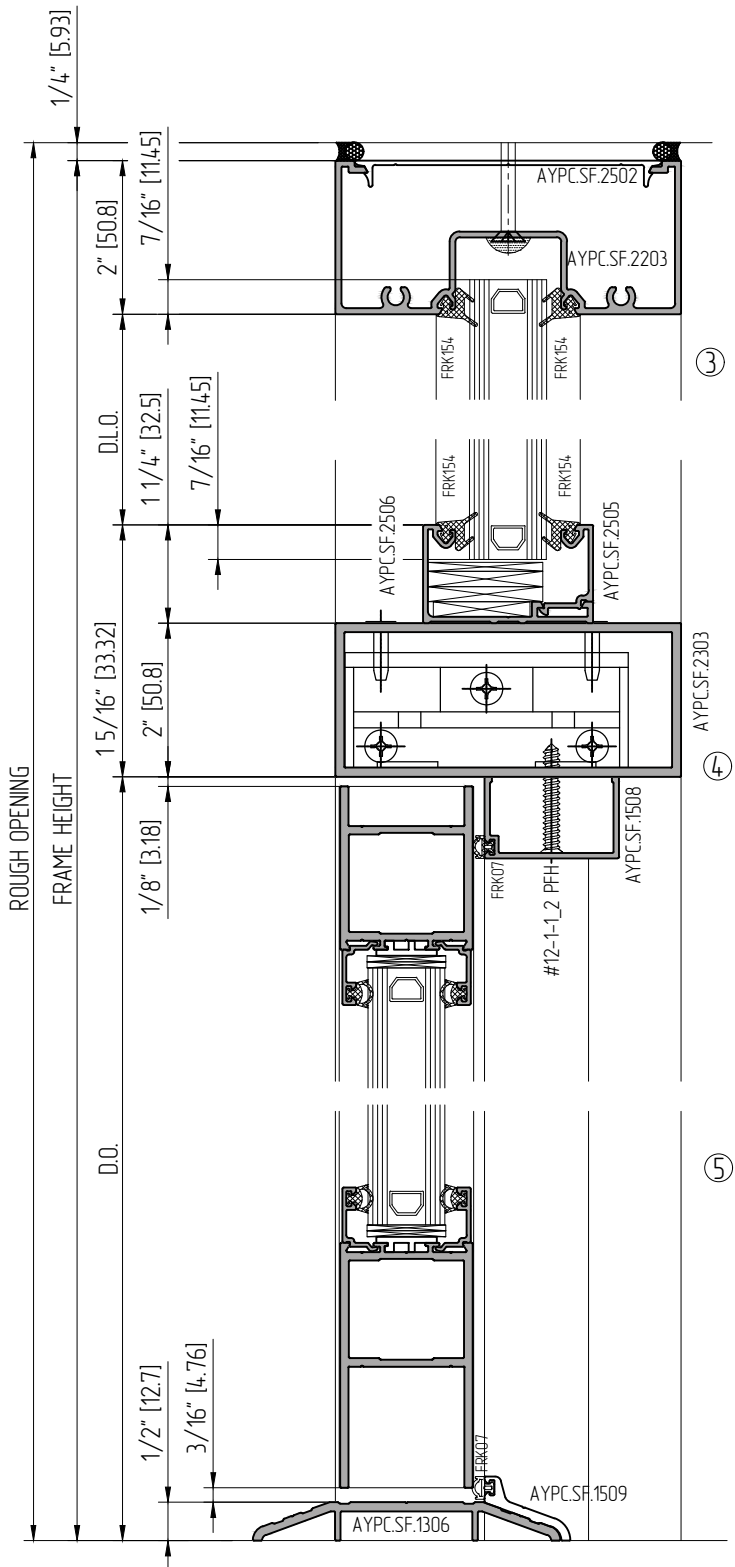

CENTER HUNG DOORS

NOT TO SCALE

DOOR FRAME SECTIONS (1/4" GLASS). DOOR WITH TRANSOM. SF450

OFFSET HUNG DOORS

NOT TO SCALE

DOOR FRAME SECTIONS (1/4" GLASS). DOOR WITH TRANSOM. SF450

OFFSET HUNG DOORS

DOOR FRAME SECTIONS (1/4" GLASS). DOOR WITH TRANSOM. SF450

CENTER HUNG DOORS

DOOR FRAME SECTIONS (1/4" GLASS). DOOR WITH TRANSOM. SF450

CENTER HUNG DOORS

①

D.O.

②

③

④