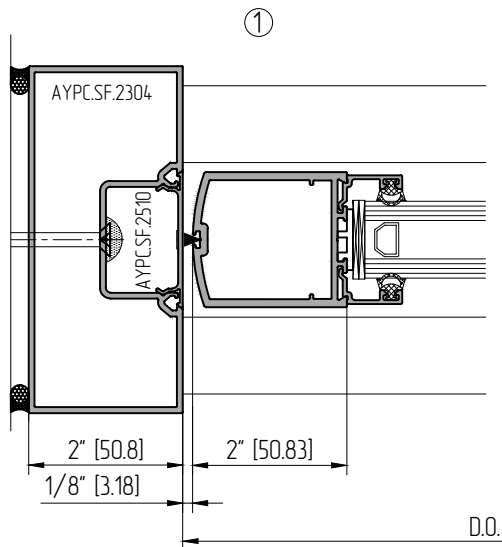

DOOR FRAME SECTIONS (1/4" GLASS). DOOR WITH TRANSOM. SF450

①

D.O.

②

③

④

⑤