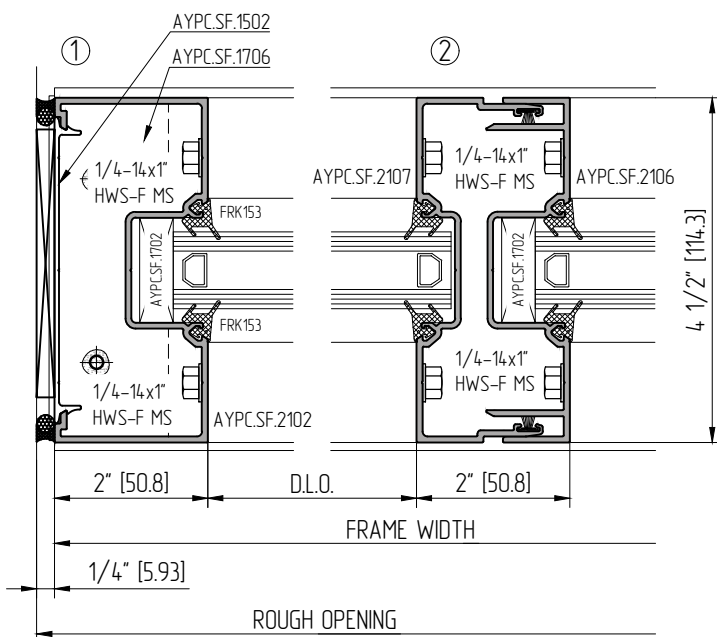

Interior glazing