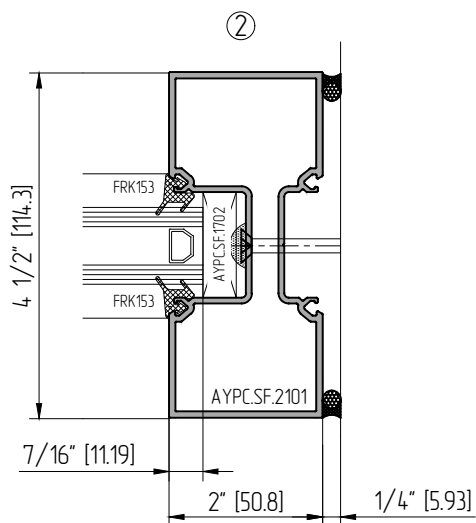

CENTER HUNG DOORS

NOT TO SCALE

DOOR FRAME SECTIONS (1/4" GLASS). DOOR WITH TRANSOM. SF450

OFFSET HUNG DOORS

NOT TO SCALE

DOOR FRAME SECTIONS (1/4" GLASS). DOOR WITH TRANSOM. SF450

OFFSET HUNG DOORS

DOOR FRAME SECTIONS (1/4" GLASS). DOOR WITH TRANSOM. SF450