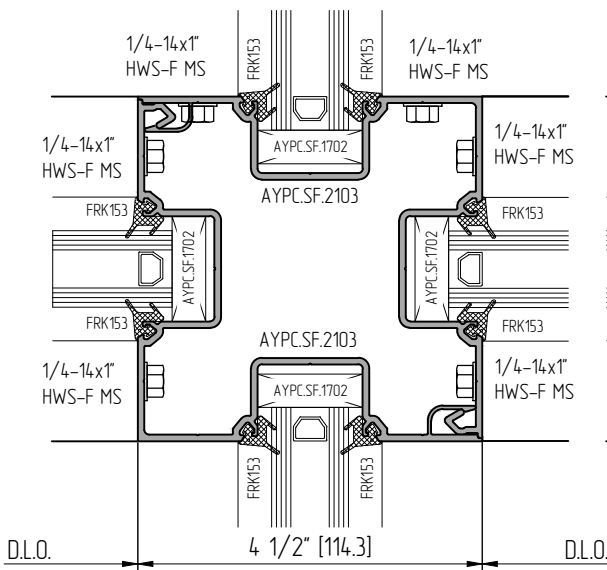

Exterior glazing

NOT TO SCALE

Key elevation

Interior glazing

Key elevation

NOT TO SCALE

Key elevation

NOT TO SCALE

①

②

③

④

Key elevation

NOT TO SCALE

NOT TO SCALE

DOOR FRAME SECTIONS (1" IGU). STOREFRONT SF450