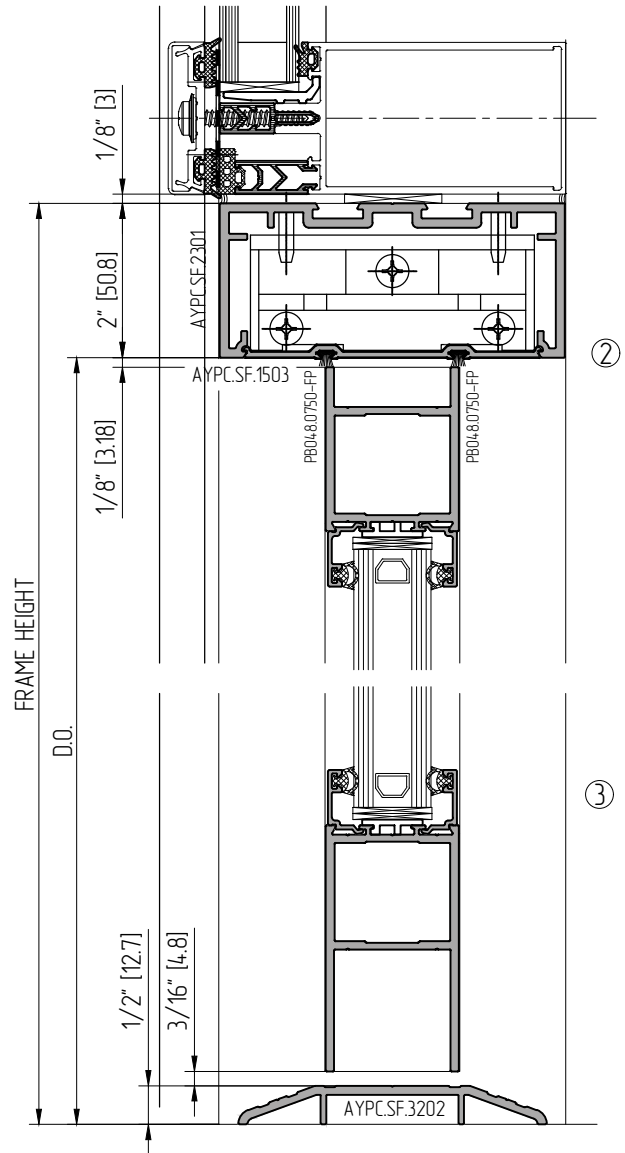

DOOR FRAME SECTIONS (1" IGU). STOREFRONT SF450. INSTALLATION TO CURTAIN WALL