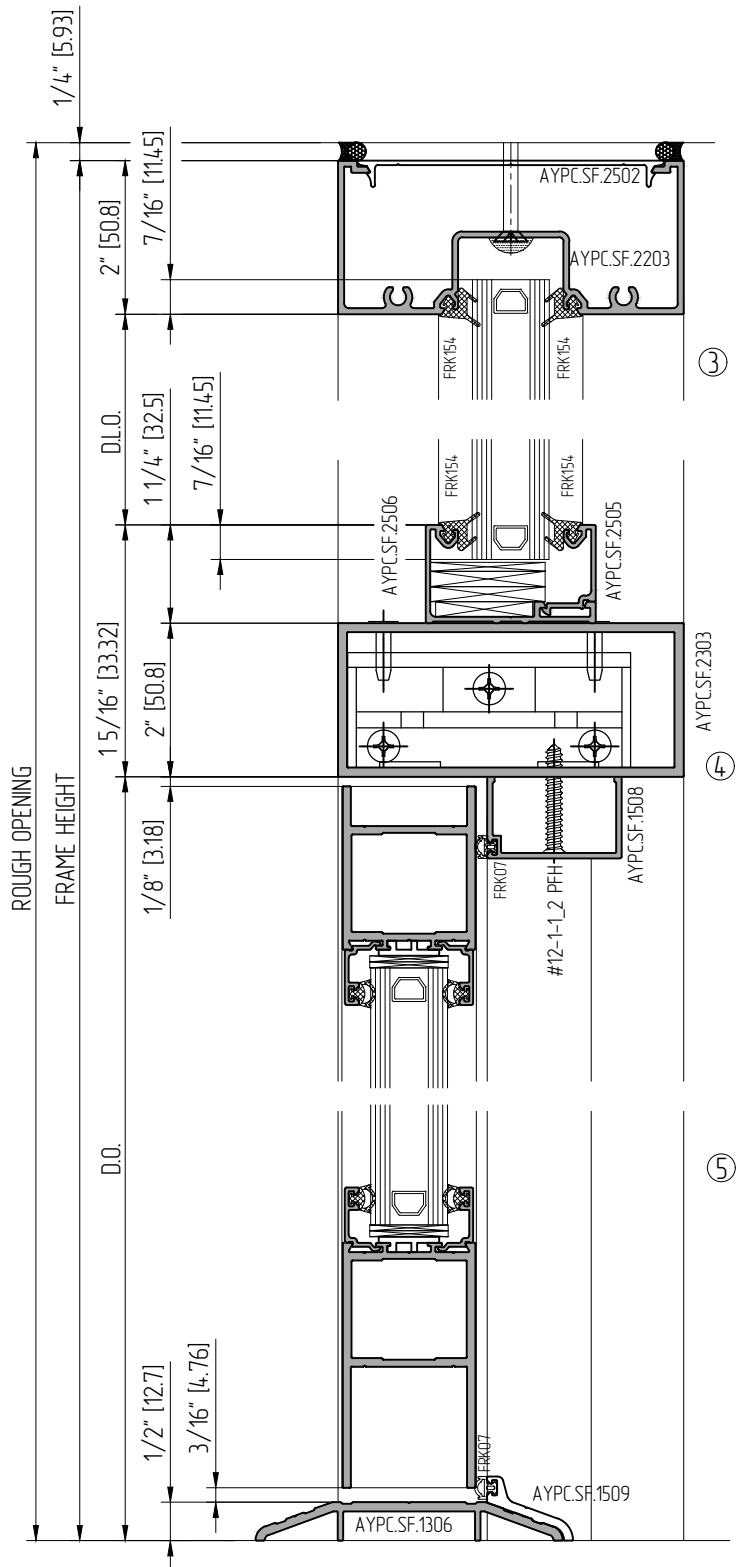

①

②

③

④

Key elevation

NOT TO SCALE

NOT TO SCALE

DOOR FRAME SECTIONS (1" IGU). STOREFRONT SF450

OFFSET HUNG DOORS

NOT TO SCALE

DOOR FRAME SECTIONS (1" IGU). STOREFRONT SF450

OFFSET HUNG DOORS

DOOR FRAME SECTIONS (1" IGU). STOREFRONT SF450

CENTER HUNG DOORS

DOOR FRAME SECTIONS (1" IGU). STOREFRONT SF450