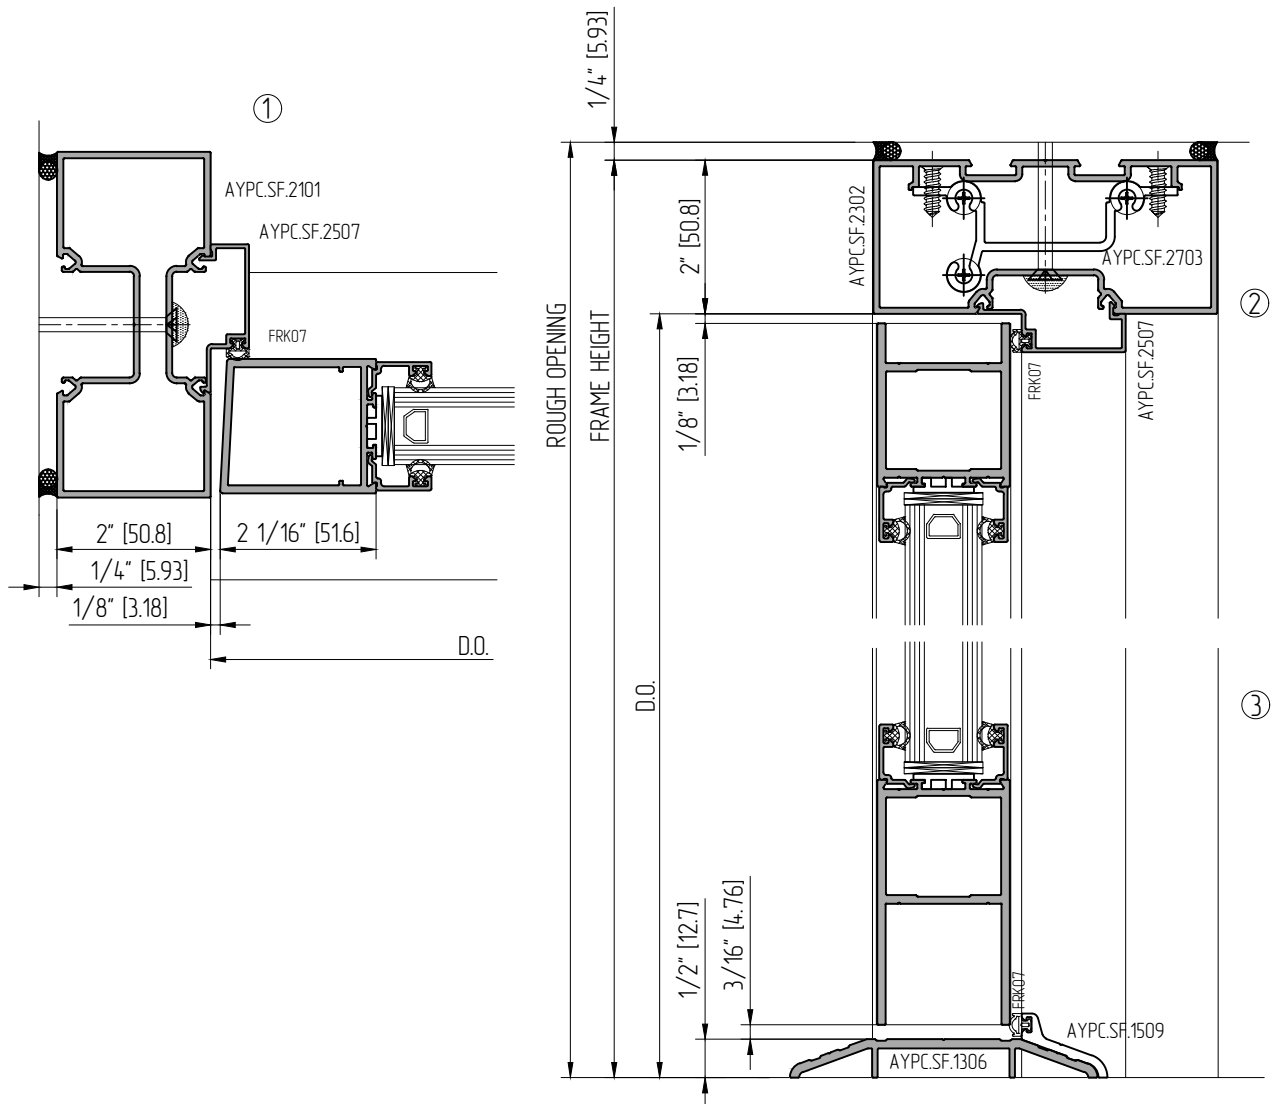

OFFSET HUNG DOORS