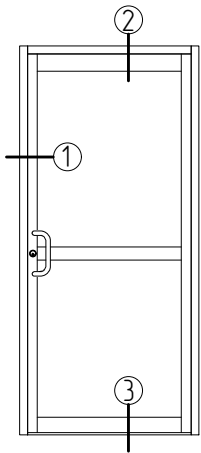

CENTER HUNG DOORS

DOOR FRAME SECTIONS (1/4" GLASS). DOOR WITH TRANSOM. SF450

CENTER HUNG DOORS

①

D.O.

②

③

④

⑤

NOT TO SCALE

DOOR FRAME SECTIONS (1" GLASS). SF 450

OFFSET HUNG DOORS

NOT TO SCALE

DOOR FRAME SECTIONS (1" GLASS). SF 450

OFFSET HUNG DOORS

DOOR FRAME SECTIONS (1" GLASS). SF 450

CENTER HUNG DOORS

DOOR FRAME SECTIONS (1" GLASS). SF 450

CENTER HUNG DOORS

DOOR FRAME SECTIONS (1" IGU). STOREFRONT SF450. INSTALLATION TO CURTAIN WALL

OFFSET HUNG DOORS

DOOR FRAME SECTIONS (1" IGU). STOREFRONT SF450. INSTALLATION TO CURTAIN WALL