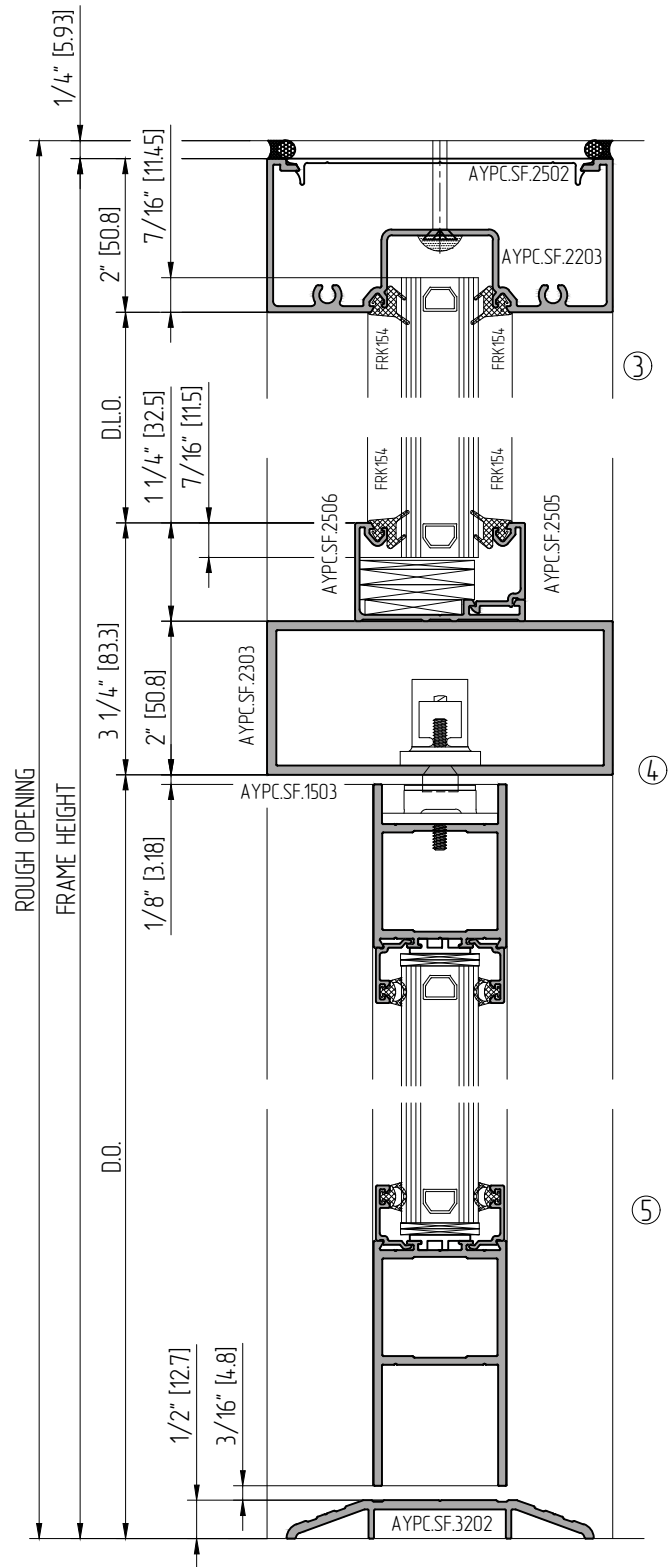

DOOR FRAME SECTIONS (1" IGU). STOREFRONT SF450