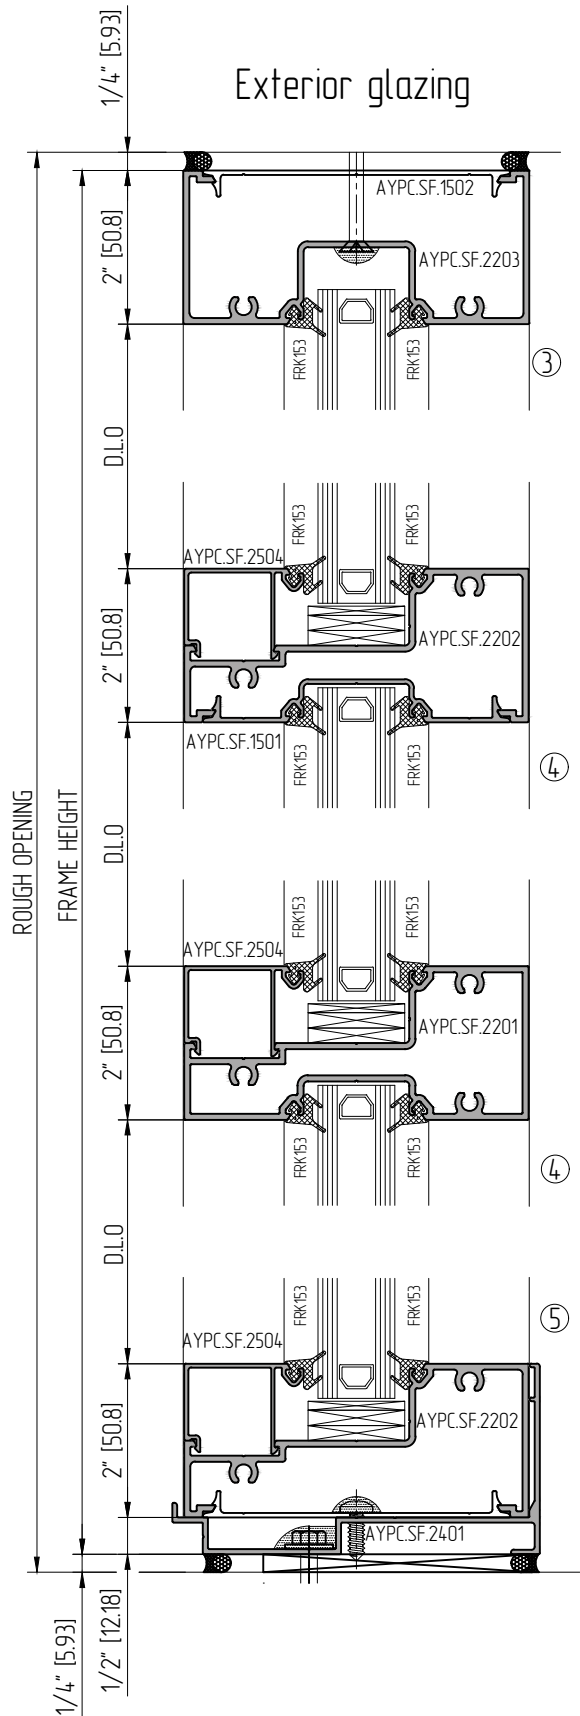

Exterior glazing