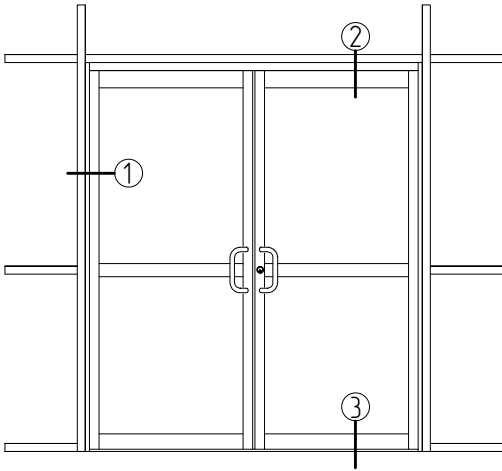

⑤

NOT TO SCALE

DOOR FRAME SECTIONS (1" GLASS). SF 450

OFFSET HUNG DOORS

NOT TO SCALE

DOOR FRAME SECTIONS (1" GLASS). SF 450

OFFSET HUNG DOORS

DOOR FRAME SECTIONS (1" GLASS). SF 450

CENTER HUNG DOORS

DOOR FRAME SECTIONS (1" GLASS). SF 450

CENTER HUNG DOORS

DOOR FRAME SECTIONS (1" IGU). STOREFRONT SF450. INSTALLATION TO CURTAIN WALL

OFFSET HUNG DOORS

DOOR FRAME SECTIONS (1" IGU). STOREFRONT SF450. INSTALLATION TO CURTAIN WALL