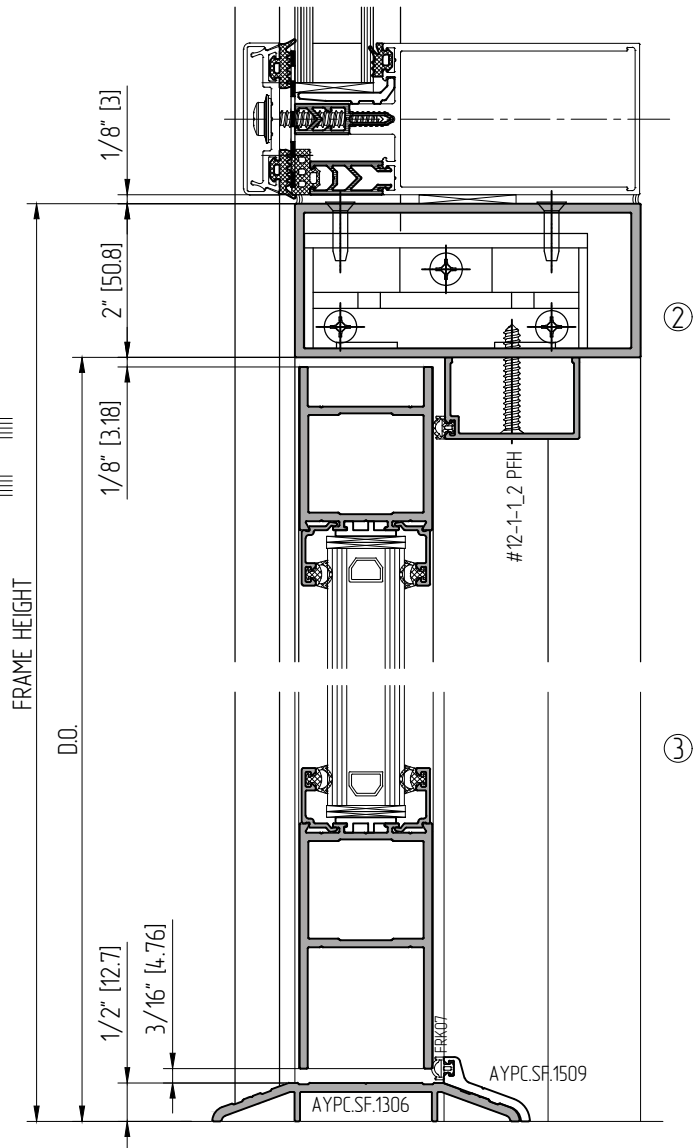

CENTER HUNG DOORS

DOOR FRAME SECTIONS (1" GLASS). SF 450

CENTER HUNG DOORS

DOOR FRAME SECTIONS (1" IGU). STOREFRONT SF450. INSTALLATION TO CURTAIN WALL

OFFSET HUNG DOORS

DOOR FRAME SECTIONS (1" IGU). STOREFRONT SF450. INSTALLATION TO CURTAIN WALL