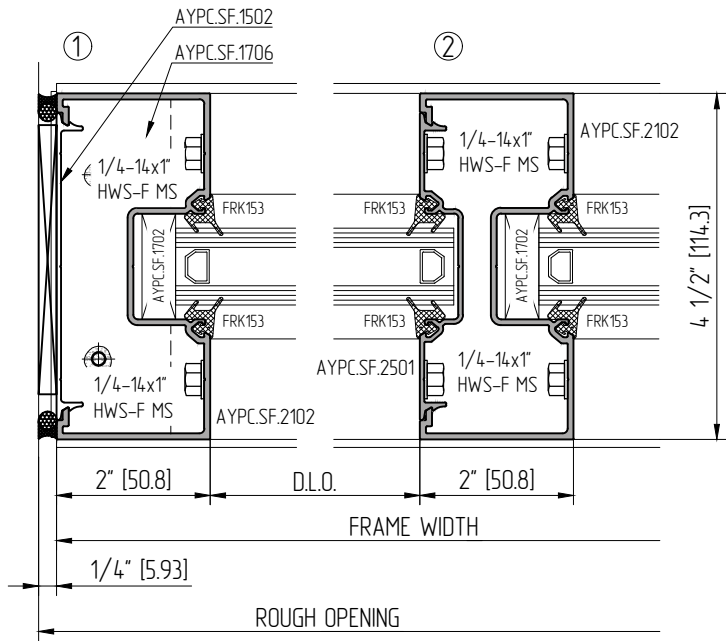

Exterior glazing