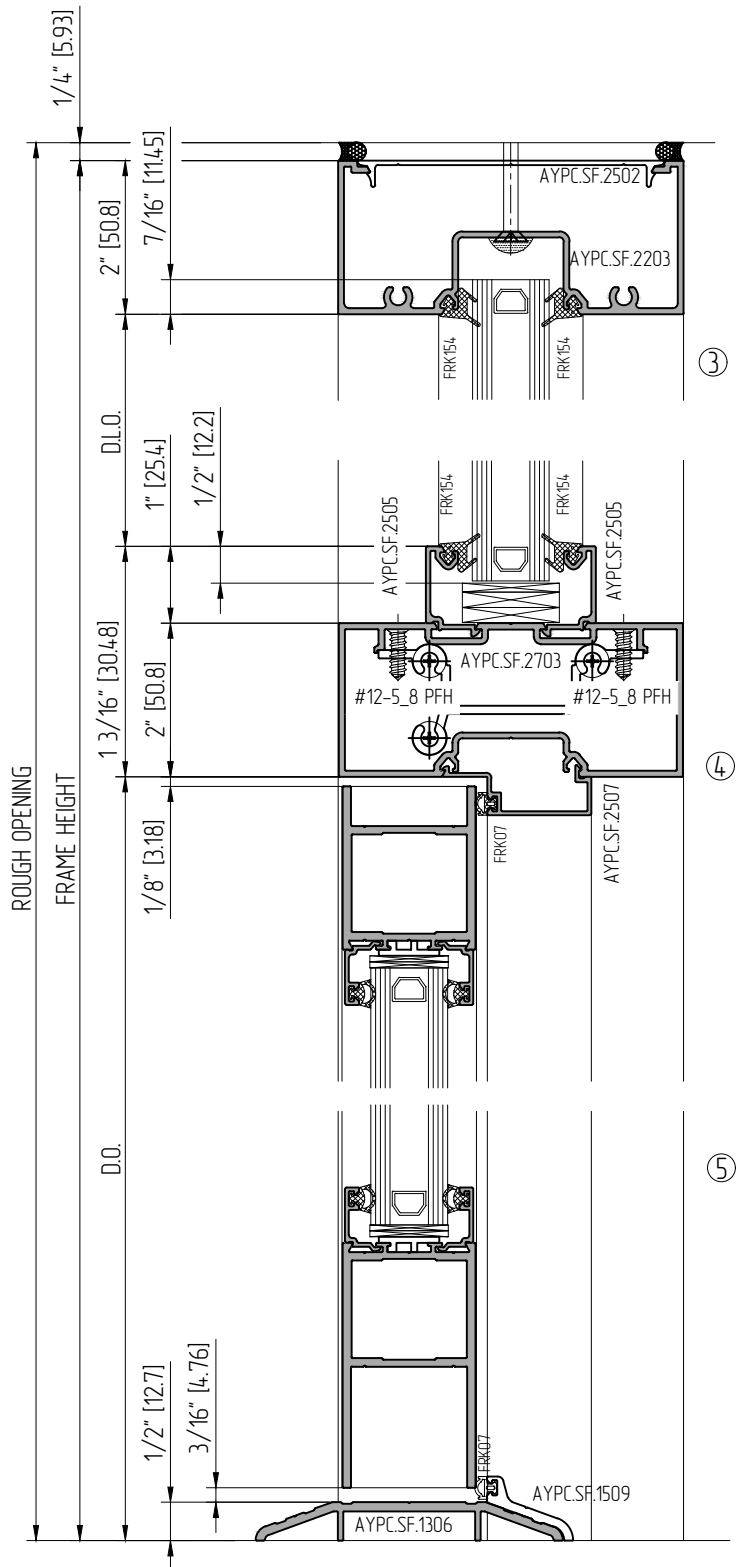

NOT TO SCALE

DOOR FRAME SECTIONS (1/4" GLASS). DOOR WITH TRANSOM. SF450

OFFSET HUNG DOORS