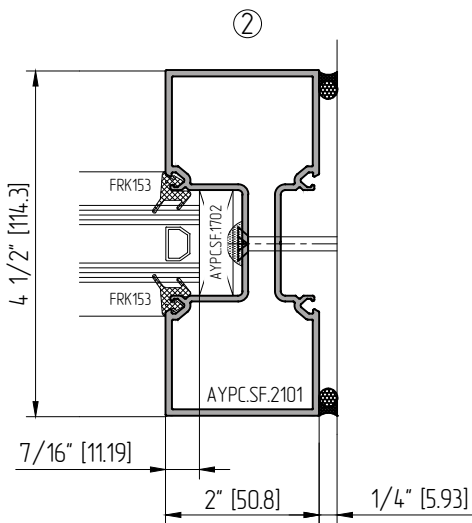

CENTER HUNG DOORS

NOT TO SCALE

DOOR FRAME SECTIONS (1/4" GLASS). DOOR WITH TRANSOM. SF450

OFFSET HUNG DOORS

NOT TO SCALE

DOOR FRAME SECTIONS (1/4" GLASS). DOOR WITH TRANSOM. SF450

OFFSET HUNG DOORS

DOOR FRAME SECTIONS (1/4" GLASS). DOOR WITH TRANSOM. SF450