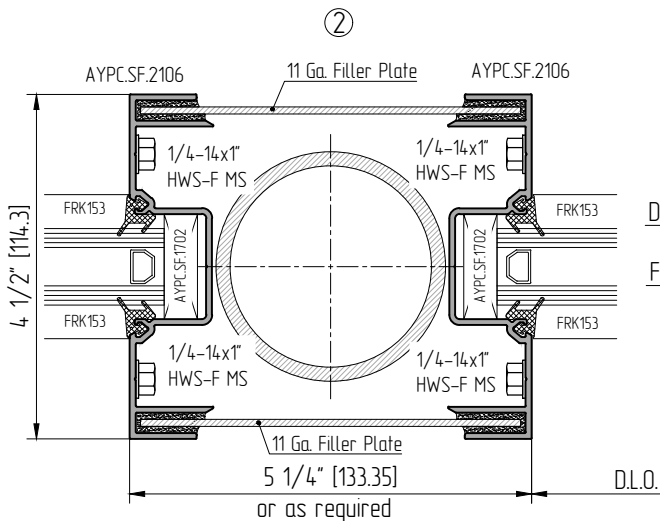

①

②

③

④

Key elevation

NOT TO SCALE

NOT TO SCALE

DOOR FRAME SECTIONS (1" IGU). STOREFRONT SF450