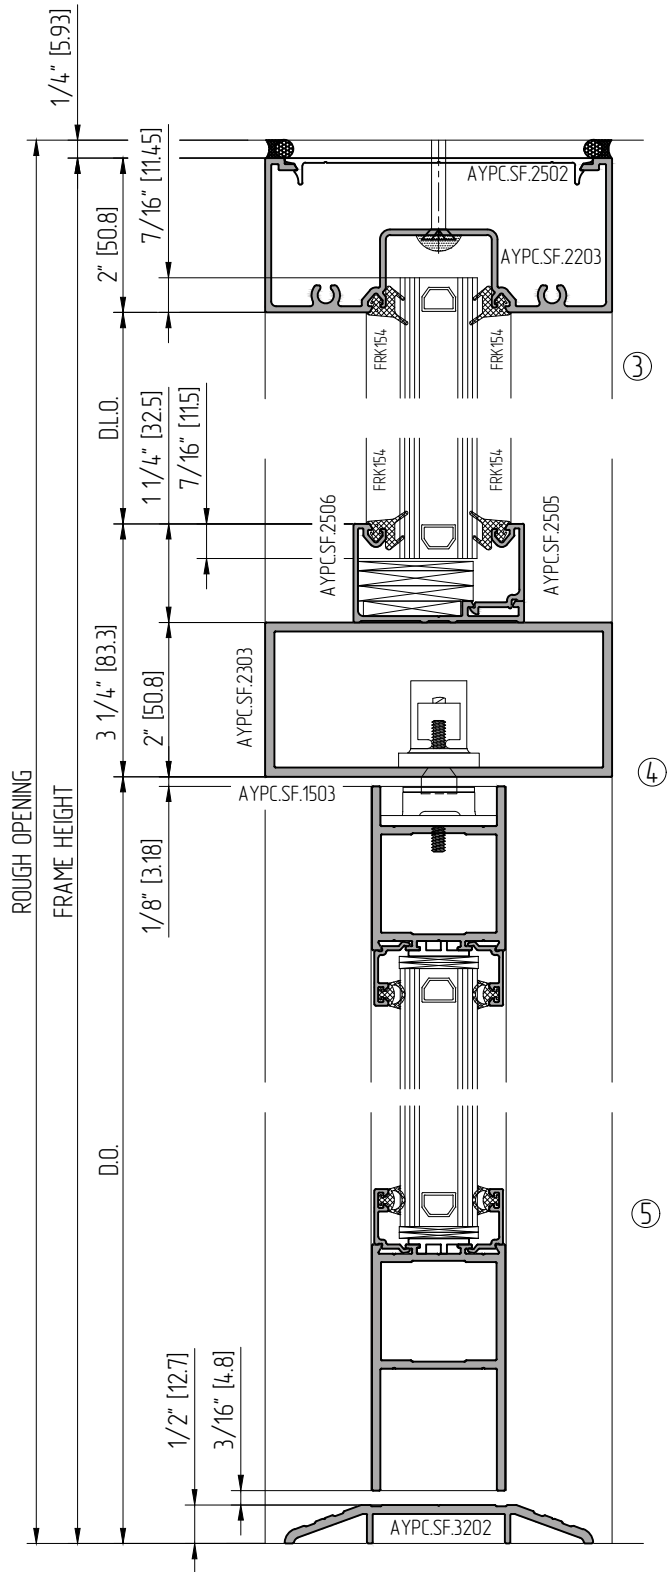

CENTER HUNG DOORS

DOOR FRAME SECTIONS (1/4" GLASS). DOOR WITH TRANSOM. SF450

CENTER HUNG DOORS

①

D.O.

②

③

④