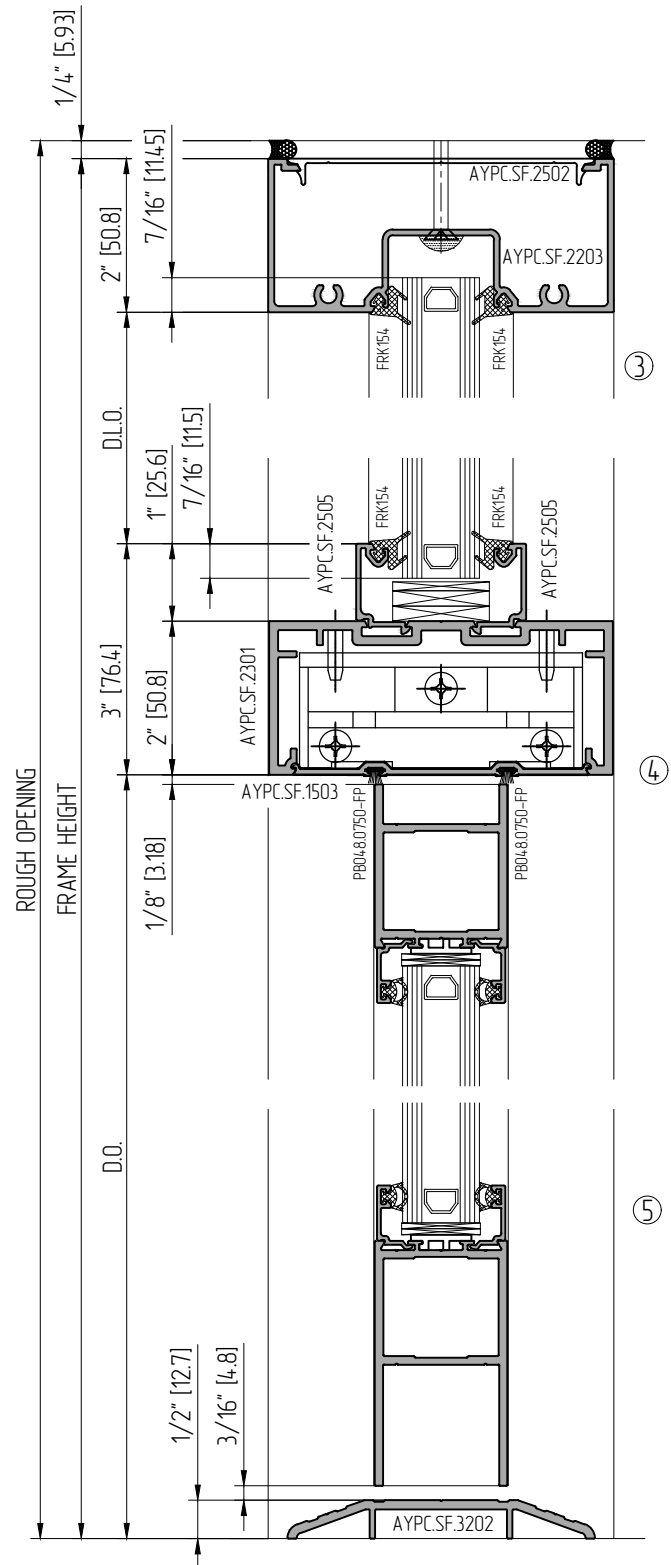

CENTER HUNG DOORS

NOT TO SCALE

DOOR FRAME SECTIONS (1/4" GLASS). DOOR WITH TRANSOM. SF450

OFFSET HUNG DOORS

NOT TO SCALE

DOOR FRAME SECTIONS (1/4" GLASS). DOOR WITH TRANSOM. SF450

OFFSET HUNG DOORS

DOOR FRAME SECTIONS (1/4" GLASS). DOOR WITH TRANSOM. SF450

CENTER HUNG DOORS

DOOR FRAME SECTIONS (1/4" GLASS). DOOR WITH TRANSOM. SF450

CENTER HUNG DOORS

①

D.O.

②

③

④