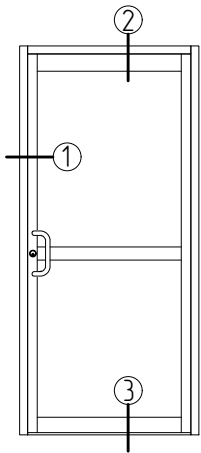

CENTER HUNG DOORS

NOT TO SCALE

DOOR FRAME SECTIONS (1/4" GLASS). DOOR WITH TRANSOM. SF450

OFFSET HUNG DOORS

NOT TO SCALE

DOOR FRAME SECTIONS (1/4" GLASS). DOOR WITH TRANSOM. SF450

OFFSET HUNG DOORS

DOOR FRAME SECTIONS (1/4" GLASS). DOOR WITH TRANSOM. SF450

CENTER HUNG DOORS

DOOR FRAME SECTIONS (1/4" GLASS). DOOR WITH TRANSOM. SF450

CENTER HUNG DOORS

①

D.O.

②

③

④

⑤

NOT TO SCALE

DOOR FRAME SECTIONS (1" GLASS). SF 450

OFFSET HUNG DOORS

NOT TO SCALE

DOOR FRAME SECTIONS (1" GLASS). SF 450

OFFSET HUNG DOORS

DOOR FRAME SECTIONS (1" GLASS). SF 450