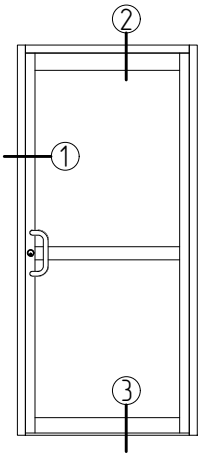

CENTER HUNG DOORS

DOOR FRAME SECTIONS (1/4" GLASS). DOOR WITH TRANSOM. SF450

CENTER HUNG DOORS

①

D.O.

②

③

④

⑤

NOT TO SCALE

DOOR FRAME SECTIONS (1" GLASS). SF 450

OFFSET HUNG DOORS

NOT TO SCALE

DOOR FRAME SECTIONS (1" GLASS). SF 450

OFFSET HUNG DOORS

DOOR FRAME SECTIONS (1" GLASS). SF 450

CENTER HUNG DOORS

DOOR FRAME SECTIONS (1" GLASS). SF 450

CENTER HUNG DOORS

DOOR FRAME SECTIONS (1" IGU). STOREFRONT SF450. INSTALLATION TO CURTAIN WALL

OFFSET HUNG DOORS

DOOR FRAME SECTIONS (1" IGU). STOREFRONT SF450. INSTALLATION TO CURTAIN WALL