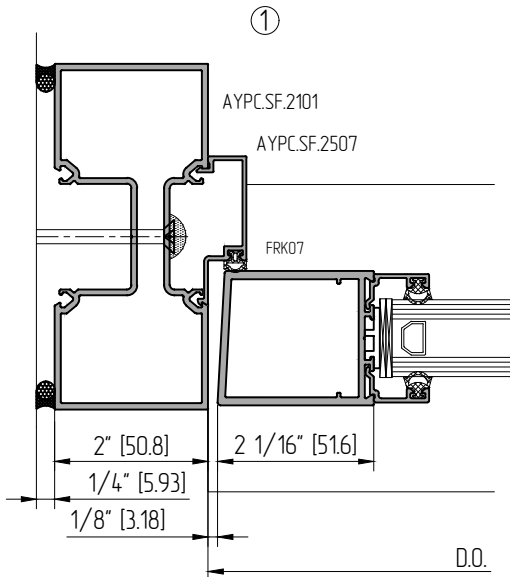

CENTER HUNG DOORS

NOT TO SCALE

DOOR FRAME SECTIONS (1/4" GLASS). DOOR WITH TRANSOM. SF450

OFFSET HUNG DOORS

NOT TO SCALE

DOOR FRAME SECTIONS (1/4" GLASS). DOOR WITH TRANSOM. SF450

OFFSET HUNG DOORS

DOOR FRAME SECTIONS (1/4" GLASS). DOOR WITH TRANSOM. SF450