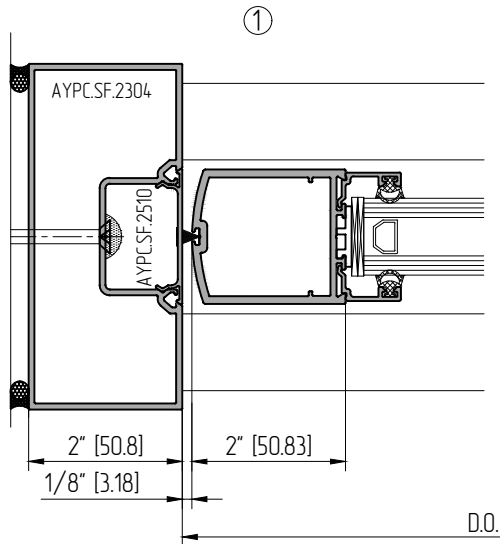

DOOR FRAME SECTIONS (1/4" GLASS). DOOR WITH TRANSOM. SF450