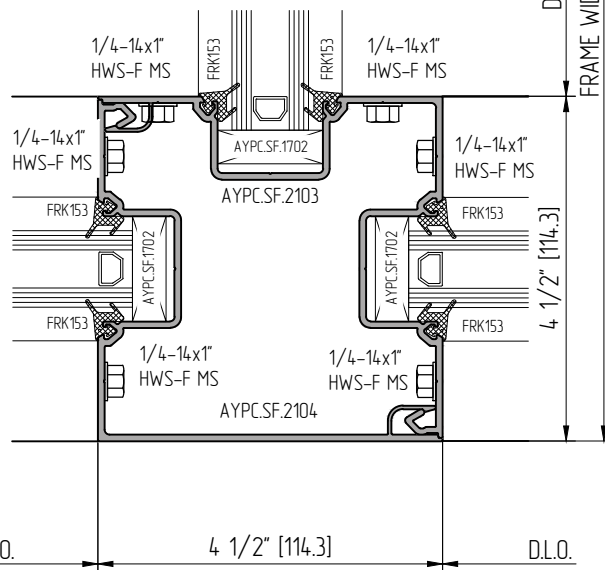

①

②

③

④

Key elevation

NOT TO SCALE

NOT TO SCALE

DOOR FRAME SECTIONS (1" IGU). STOREFRONT SF450

OFFSET HUNG DOORS

NOT TO SCALE

DOOR FRAME SECTIONS (1" IGU). STOREFRONT SF450

OFFSET HUNG DOORS

DOOR FRAME SECTIONS (1" IGU). STOREFRONT SF450

CENTER HUNG DOORS

DOOR FRAME SECTIONS (1" IGU). STOREFRONT SF450