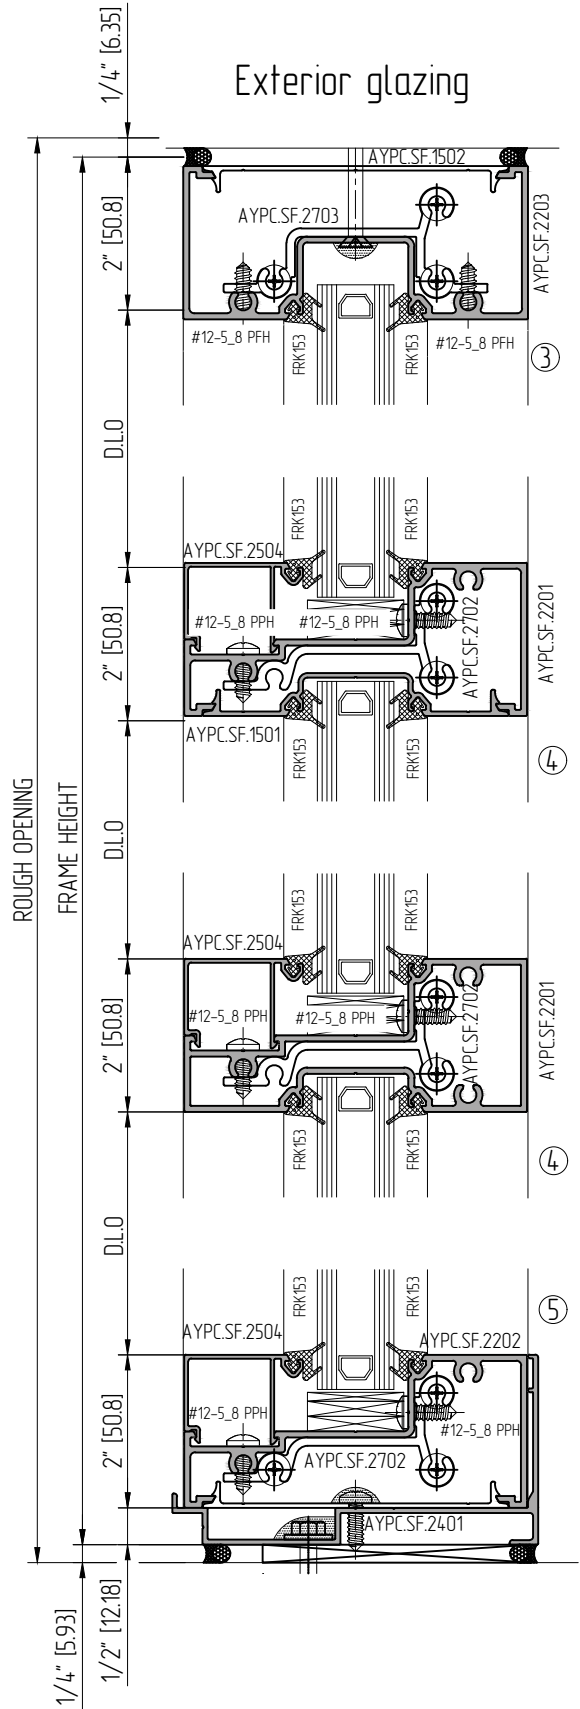

Exterior glazing