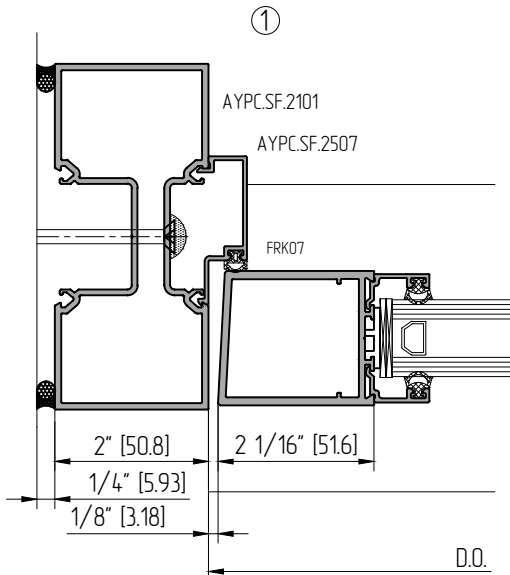

CENTER HUNG DOORS

NOT TO SCALE

DOOR FRAME SECTIONS (1/4" GLASS). DOOR WITH TRANSOM. SF450

OFFSET HUNG DOORS

NOT TO SCALE

DOOR FRAME SECTIONS (1/4" GLASS). DOOR WITH TRANSOM. SF450

OFFSET HUNG DOORS

DOOR FRAME SECTIONS (1/4" GLASS). DOOR WITH TRANSOM. SF450