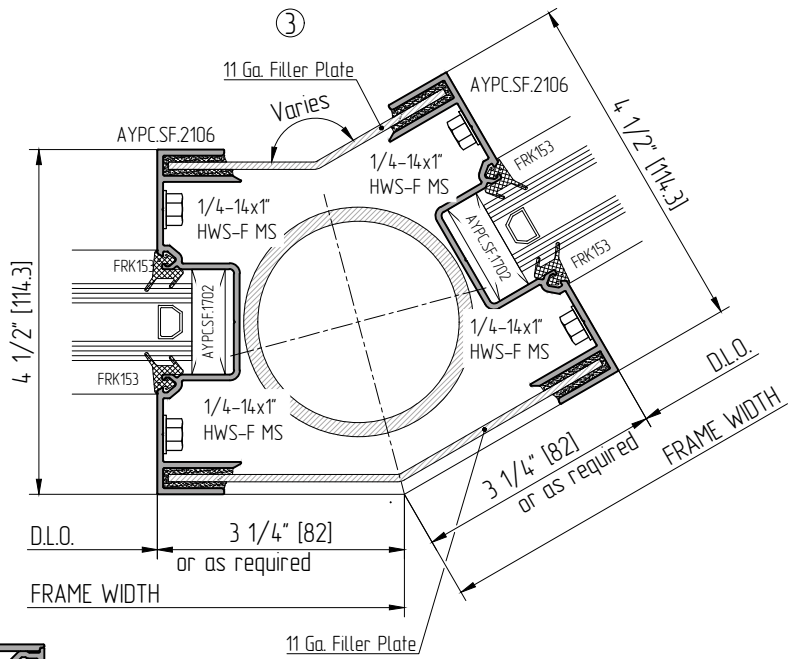

①

②

③

④

Key elevation

NOT TO SCALE

NOT TO SCALE

DOOR FRAME SECTIONS (1" IGU). STOREFRONT SF450