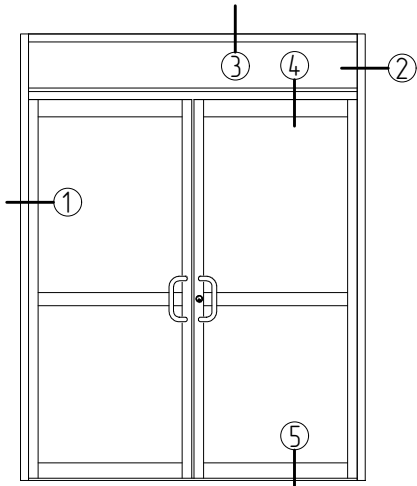

CENTER HUNG DOORS

NOT TO SCALE

DOOR FRAME SECTIONS (1/4" GLASS). DOOR WITH TRANSOM. SF450

OFFSET HUNG DOORS

NOT TO SCALE

DOOR FRAME SECTIONS (1/4" GLASS). DOOR WITH TRANSOM. SF450

OFFSET HUNG DOORS

DOOR FRAME SECTIONS (1/4" GLASS). DOOR WITH TRANSOM. SF450