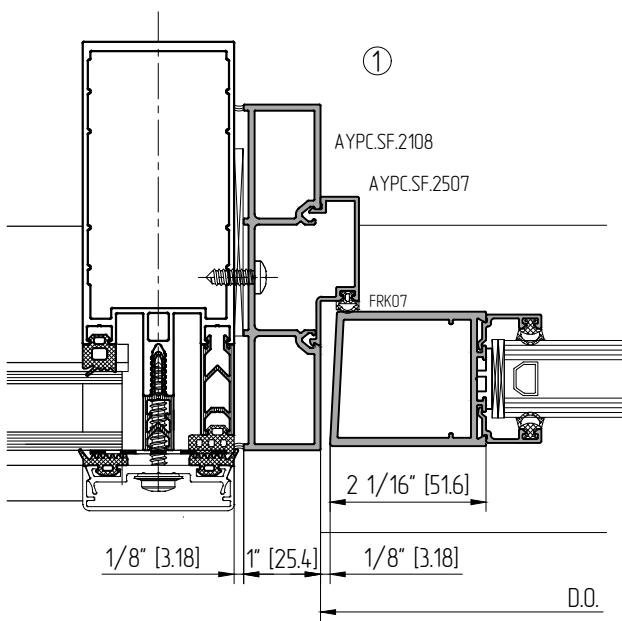

DOOR FRAME SECTIONS (1" IGU). STOREFRONT SF450. INSTALLATION TO CURTAIN WALL