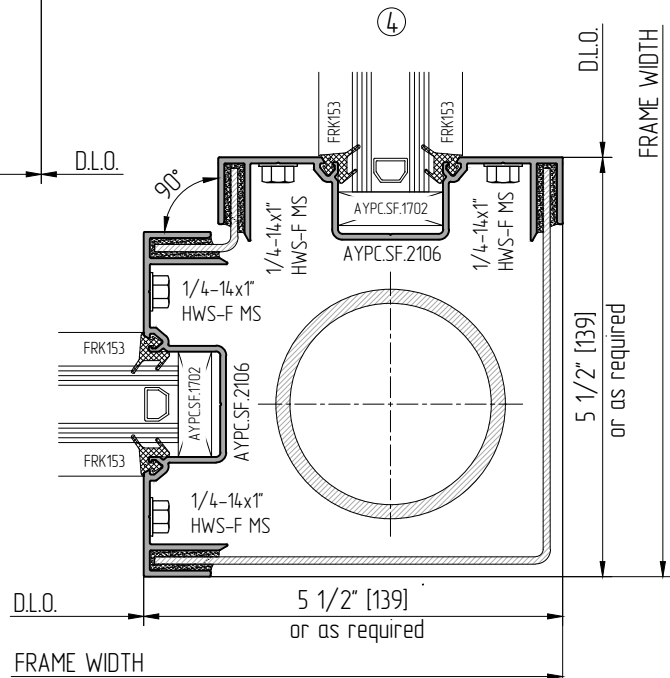

①

②

③

④

Key elevation

NOT TO SCALE

NOT TO SCALE

DOOR FRAME SECTIONS (1" IGU). STOREFRONT SF450

OFFSET HUNG DOORS

NOT TO SCALE

DOOR FRAME SECTIONS (1" IGU). STOREFRONT SF450

OFFSET HUNG DOORS

DOOR FRAME SECTIONS (1" IGU). STOREFRONT SF450

CENTER HUNG DOORS

DOOR FRAME SECTIONS (1" IGU). STOREFRONT SF450