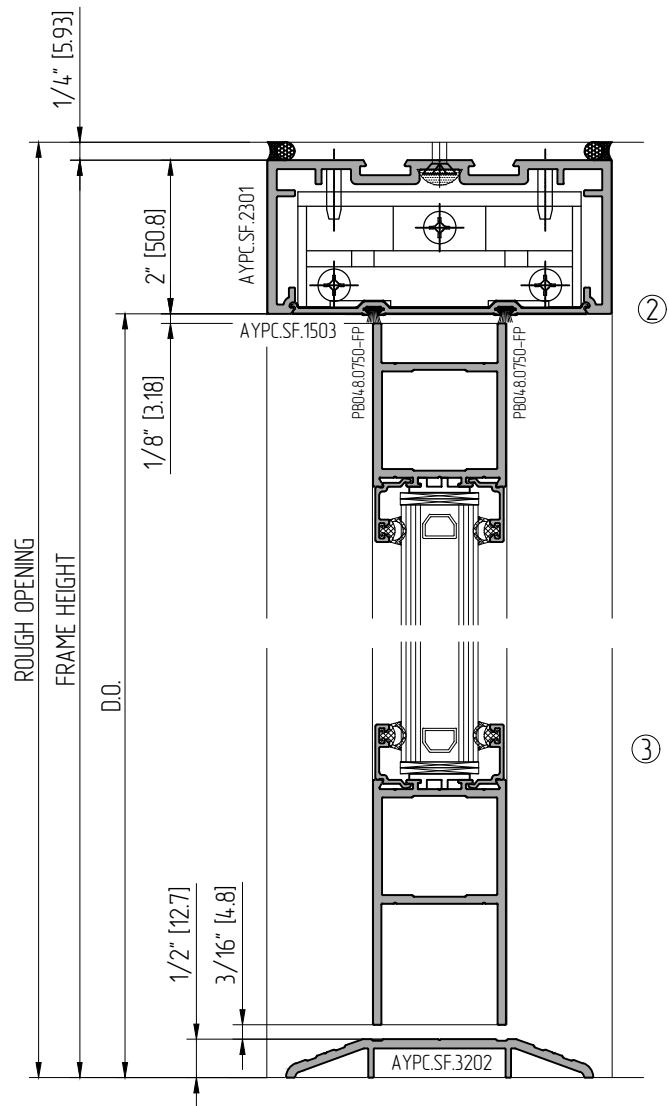

DOOR FRAME SECTIONS (1" GLASS). SF 450