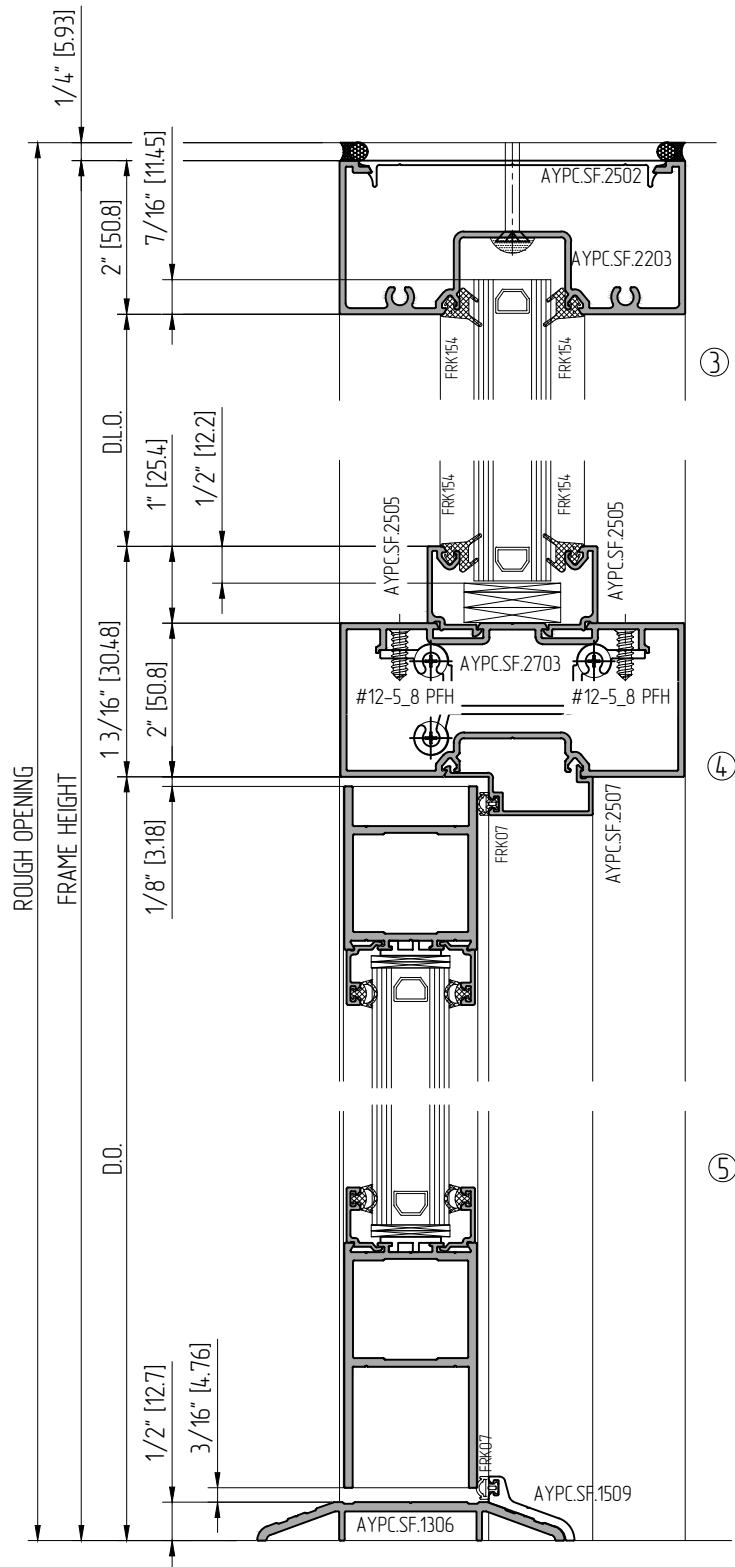

NOT TO SCALE

DOOR FRAME SECTIONS (1" IGU). STOREFRONT SF450

OFFSET HUNG DOORS