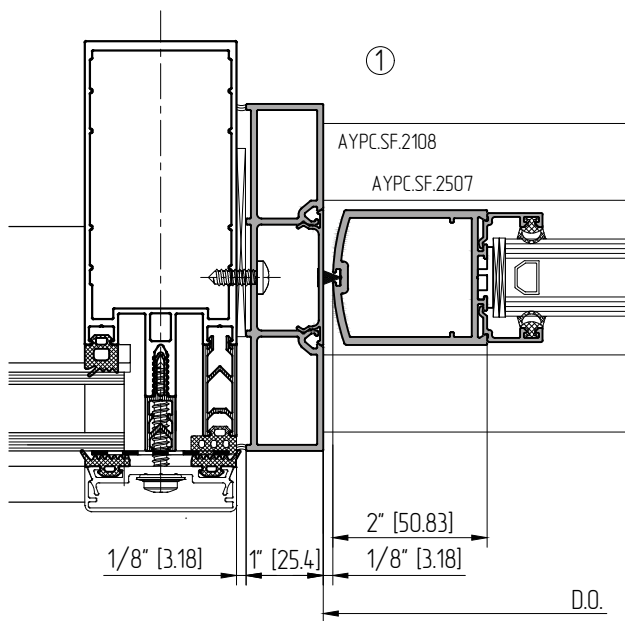

DOOR FRAME SECTIONS (1" IGU). STOREFRONT SF450. INSTALLATION TO CURTAIN WALL