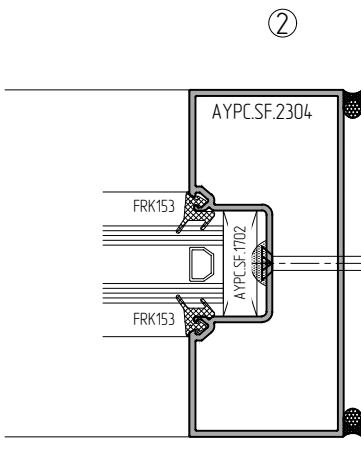

CENTER HUNG DOORS

DOOR FRAME SECTIONS (1/4" GLASS). DOOR WITH TRANSOM. SF450

CENTER HUNG DOORS

①

D.O.

②

③

④

⑤

NOT TO SCALE

DOOR FRAME SECTIONS (1" GLASS). SF 450

OFFSET HUNG DOORS

NOT TO SCALE

DOOR FRAME SECTIONS (1" GLASS). SF 450

OFFSET HUNG DOORS

DOOR FRAME SECTIONS (1" GLASS). SF 450