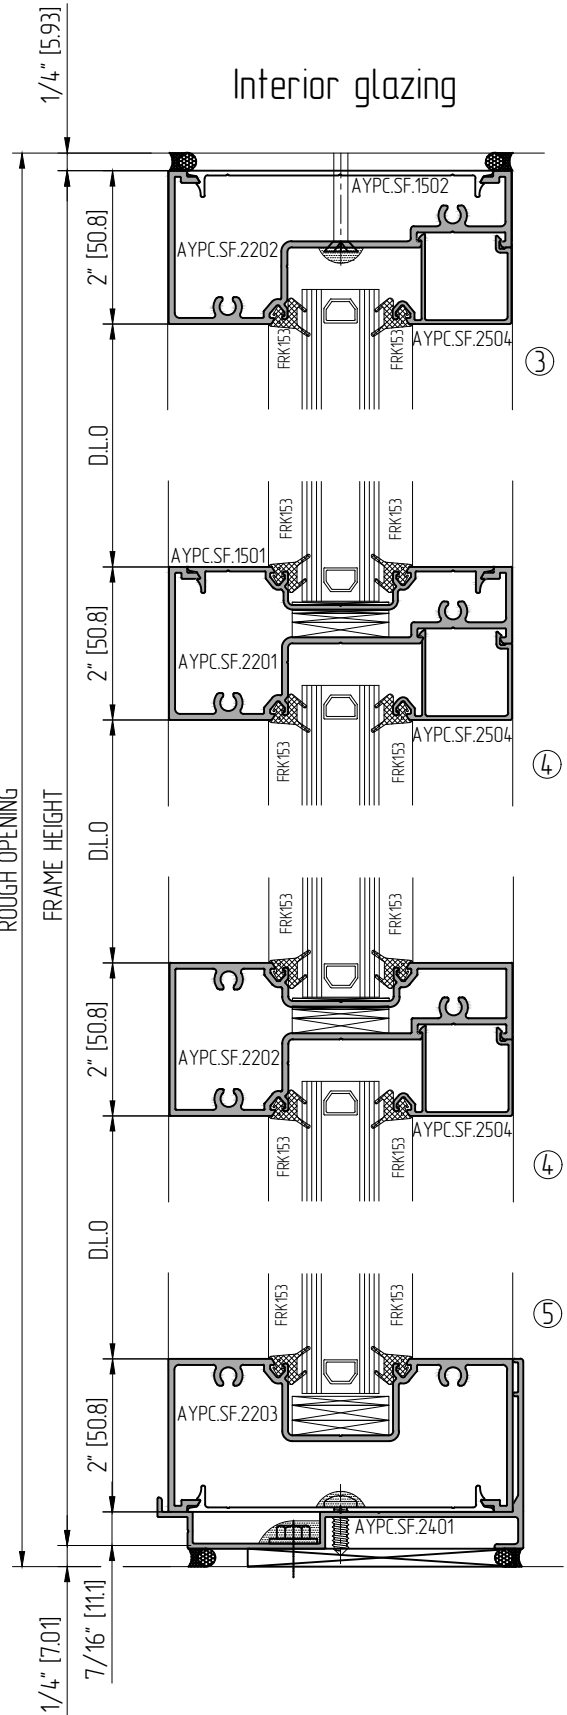

Interior glazing