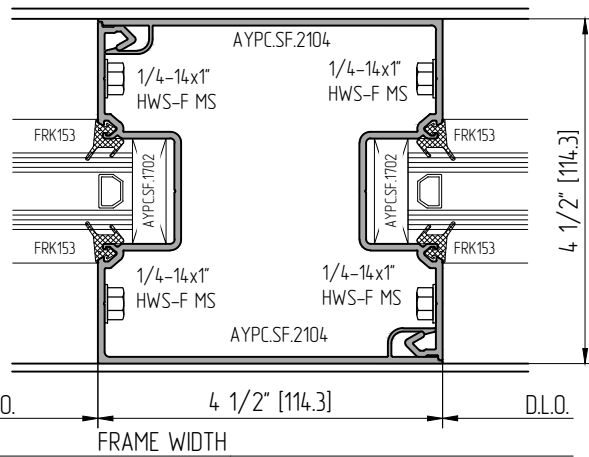

Exterior glazing

NOT TO SCALE

Key elevation

Interior glazing

Key elevation

NOT TO SCALE

Key elevation

NOT TO SCALE

①

②

③

④

Key elevation

NOT TO SCALE

NOT TO SCALE

DOOR FRAME SECTIONS (1" IGU). STOREFRONT SF450